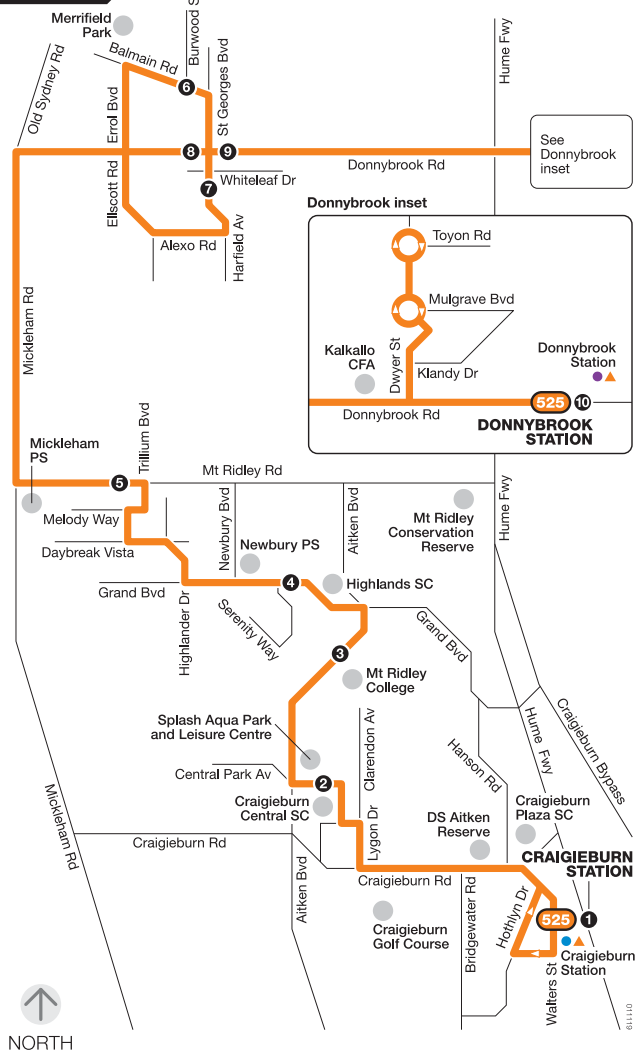

Zone 2

NORTH

MAP NOT TO SCALE

Planning your journey

- Saturday timetable applies to all public holidays except Christmas Day and Good Friday when Sunday timetable applies.
- Occasionally there might be delays or last minute changes to the timetable.
- Timetables are correct at the time of printing, but do change from time to time. Find up-to-date timetables on the PTV app, at ptv.vic.gov.au or by calling 1800 800 007.
- Timetable is effective 22 December 2019.

Buses on this route are accessible for mobility aids. However, if a bus needs to be replaced we can't guarantee the replacement will be accessible.

Major stops

1. Craigieburn Station
2. Craigieburn Central SC
3. Mount Ridley College
4. Malcolm Creek Park
5. Trillium Bvd
6. Burwood St
7. Whiteleaf Dr
8. Harfield Av
9. St Georges Bvd
10. Donnybrook Station

Route Description

To Craigieburn Station

Departs from Donnybrook Railway Station and travels via Donnybrook Rd and Dwyer St to the Toyon Rd roundabout; then via Dwyer St, Donnybrook Rd, Ellscott Bvd, Alexo Rd, Harfield Ave and St Georges Bvd to Balmain Rd, Mickleham; then via Balmain Rd, Errol Bvd, Donnybrook Rd, Mickleham Rd, Mt Ridley Rd, Trillium Bvd, Daybreak Vista, Highlander Dr and Grand Bvd to Highlands Shopping Centre, Craigieburn; then via Grand Bvd and Aitken Bvd to Mount Ridley College; then via Aitken Bvd and Central Park Av to Craigieburn Central Shopping Centre; then via Lygon Dr, Craigieburn Rd and Walters St to Craigieburn Railway Station.

On school day mornings one service starts from Donnybrook Rd near Harfield Ave, Mickleham, and finishes at Mount Ridley College in Aitken Bvd, Craigieburn.

To Donnybrook Station

Departs from Walters St outside Craigieburn Railway Station and travels via Hothlyn Dr, Walters St, Craigieburn Rd, Lygon Dr and Central Park Av to Craigieburn Central Shopping Centre; then via Central Park Av and Aitken Bvd to Mount Ridley College; then via Aitken Av and Grand Bvd to Highlands Shopping Centre, Craigieburn; then via Grand Bvd, Highlander Dr, Daybreak Vista, Trillium Bvd, Mt Ridley Rd, Mickleham Rd, Donnybrook Rd, Errol Bvd and Balmain Rd to St Georges Bvd, Mickleham; then via St Georges Rd, Harfield Av, Alexo Rd, Ellscott Bvd, Donnybrook Rd and Dwyer St to the Toyon Rd roundabout; then via Dwyer St and Donnybrook Rd to Donnybrook Railway Station.

On school day afternoons one service starts outside the Mount Ridley College in Aitken Bvd, Craigieburn, and finishes in Donnybrook Rd near St Georges Bvd, Mickleham.